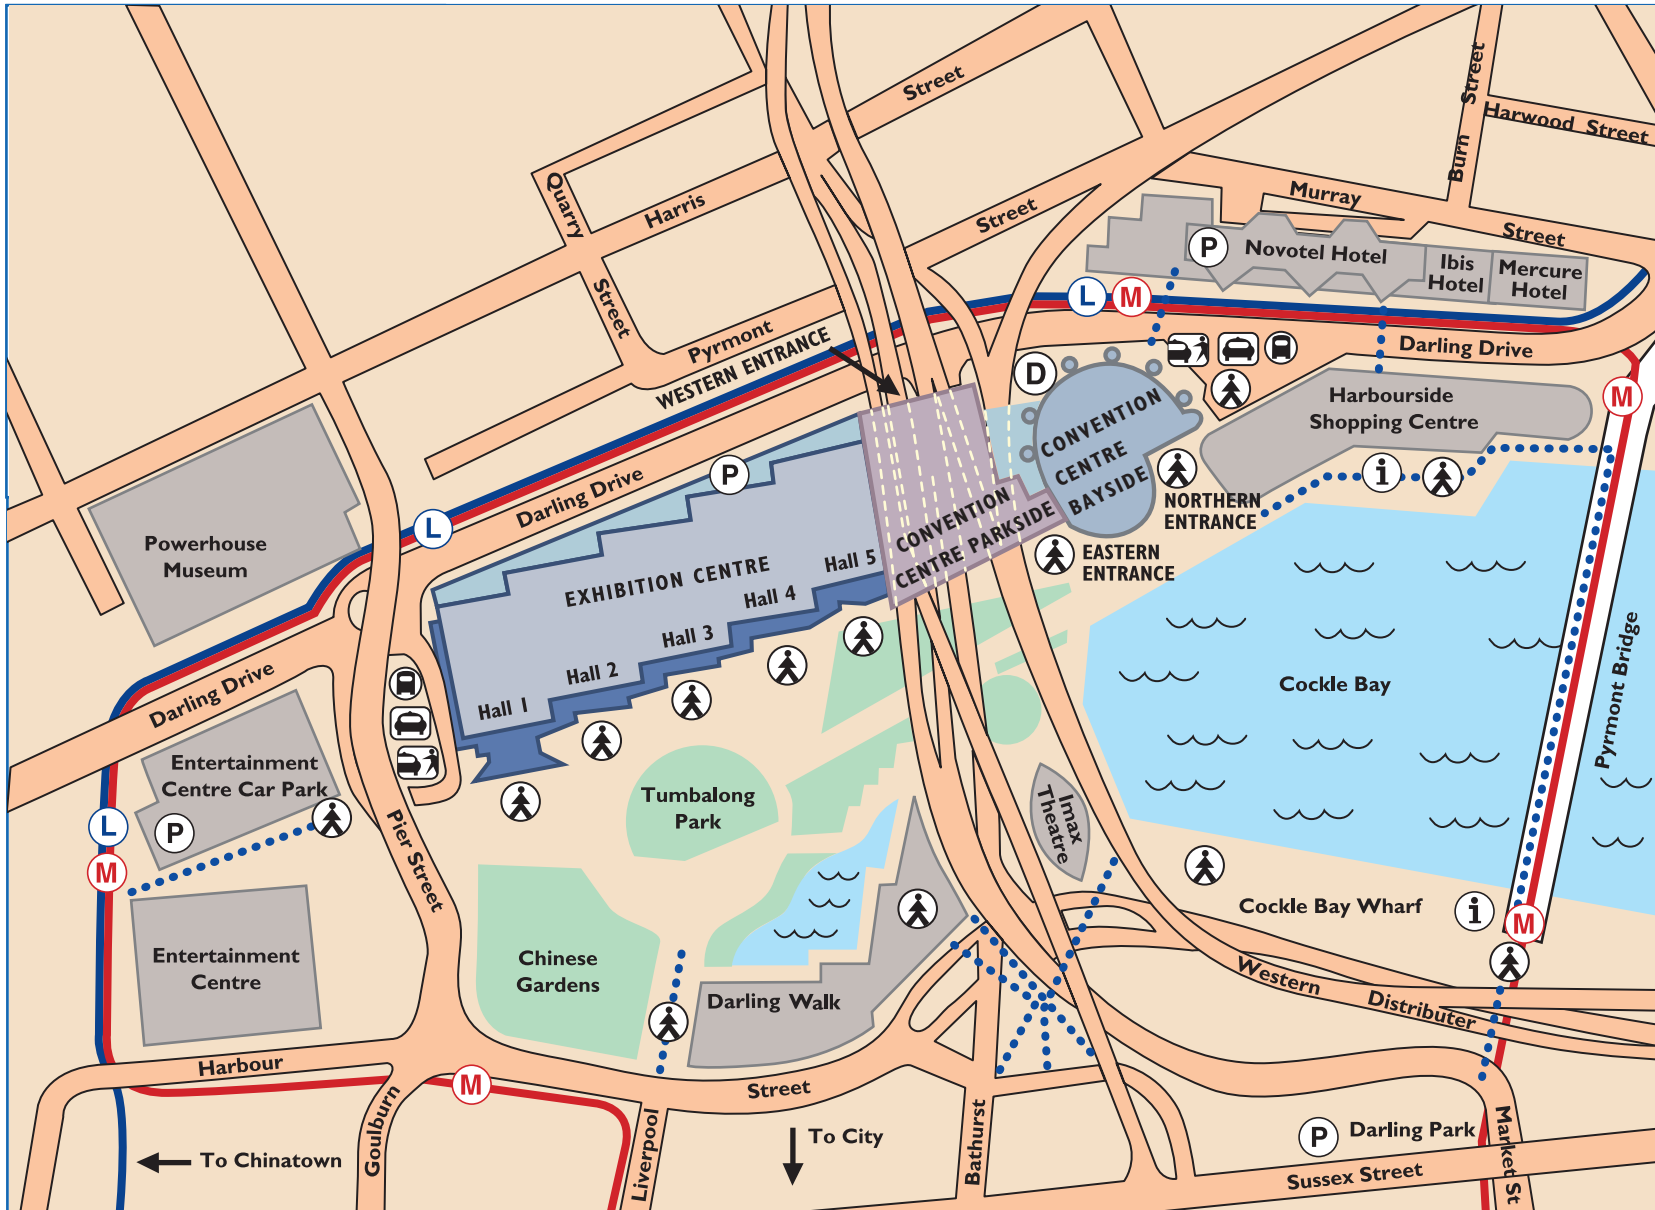

Sydney Convention and Exhibition Centre, Darling Harbour, Australia.

CONVENTION CENTRE BAYSIDE

GROUND

- Bayside Grand Hall
- Bayside Lounge
- Bayside Business Centre

LEVEL 1

- Bayside Auditorium A & B
- Bayside Gallery
- Bayside 101-109

LEVEL 2

- Bayside 201-204
- Bayside Terrace

CONVENTION CENTRE PARKSIDE

GROUND

- Parkside GO1-GO7
- Parkside Promenade
- Exhibition Hall 6

LEVEL 1

- Parkside Ballroom
- Parkside Auditorium
- Parkside 110A & 110B

EXHIBITION CENTRE

GROUND

- Halls 1-5